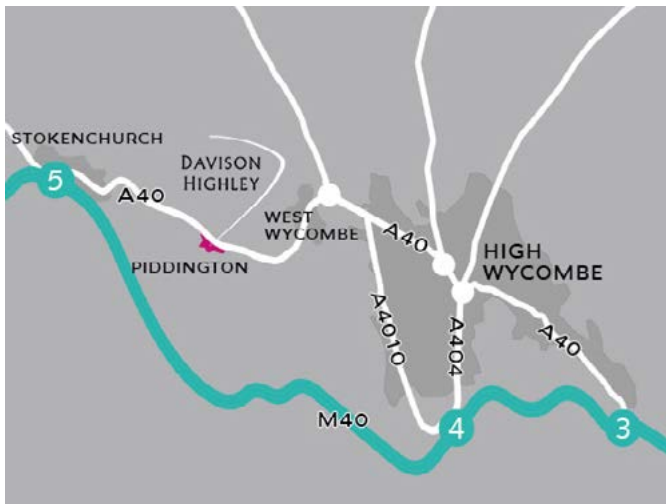

DIRECTIONS

By Road

From the East

- Exit M40 at junction 4
- Take the 3rd exit off of the roundabout onto John Hall Way- A4010
- Continue straight over the next 3 roundabouts onto New Road- A4010
- Follow A4010, New road into Chapel Lane
- At the junction, turn Left onto West Wycombe Road- A40
- Take the 1st Left on the roundabout- A40
- Follow A40 through West Wycombe for 1.6 Miles
- Turn Left onto Old Oxford Road
- Davison Highley is situated in Old North Works on the Left

From the West

- Exit M40 at junction 5
- Turn Right at the junction onto A40
- Follow A40 for 3.9 Miles
- Turn Right onto Old Oxford Road
- Davison Highley is situated in Old North Works on the Right

By Rail

Frequent trains run between Marylebone and High Wycombe- Approx 40 mins