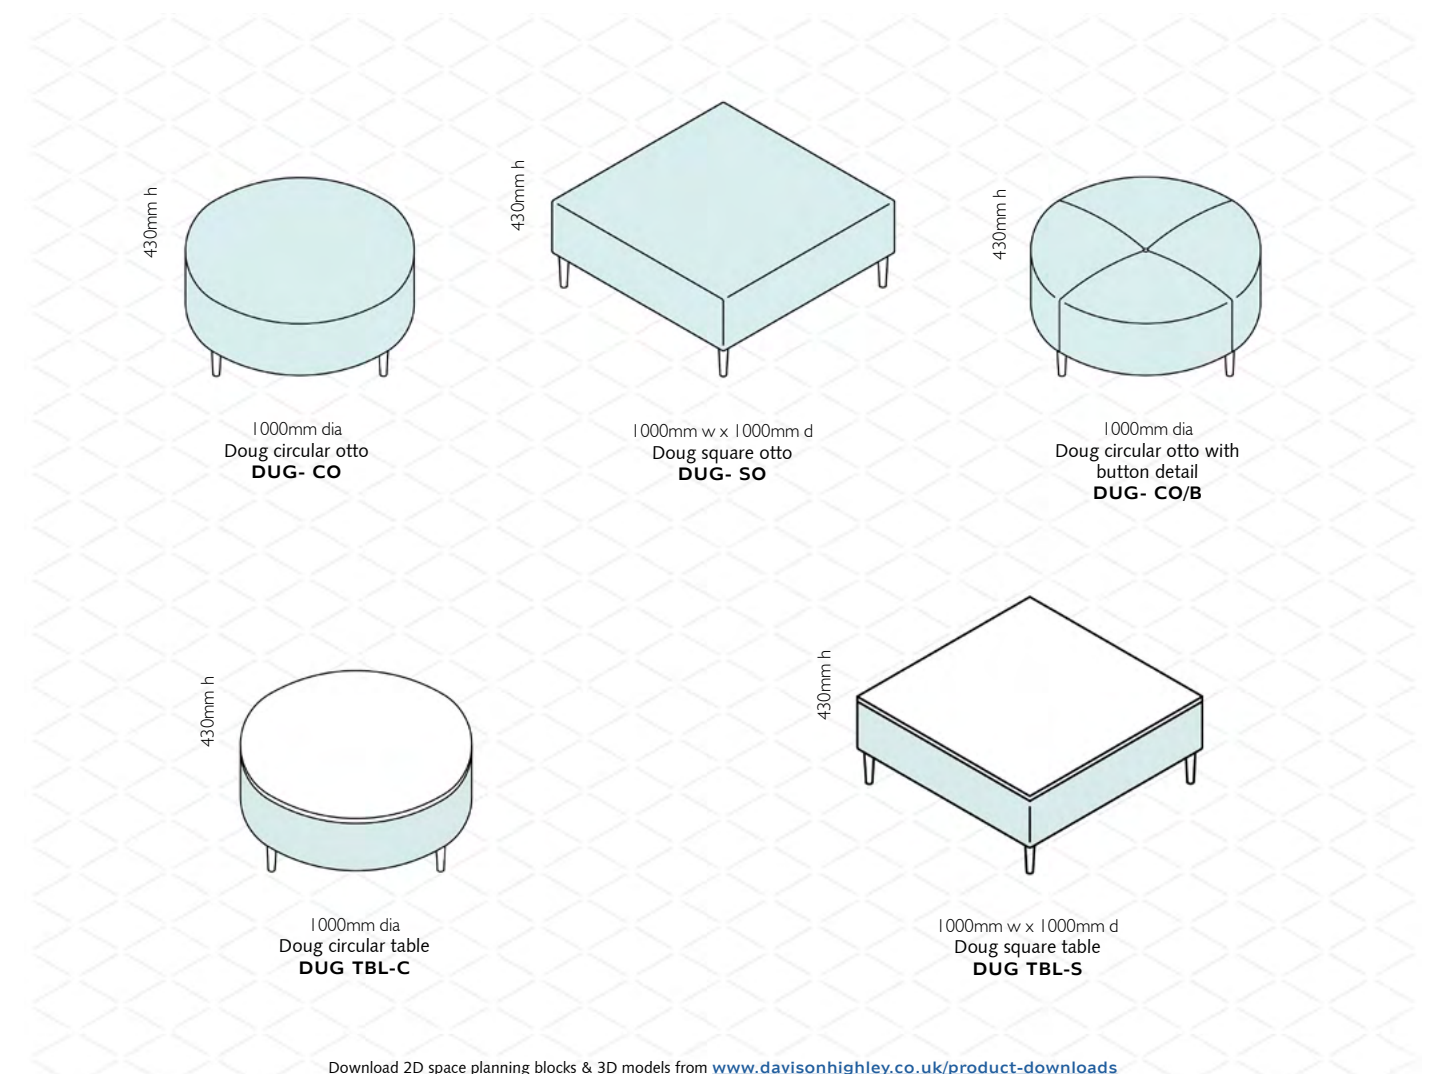

Doug leg options

Solid timber
Square tapered leg
Beech, Oak,
Dark oak stained or
Black stained

Solid timber
Turned tapered leg
Beech, Oak,
Dark oak stained or
Black stained

Doug table top options

Laminate
Table tops
White, Black, Oak, Walnut
or Dark oak