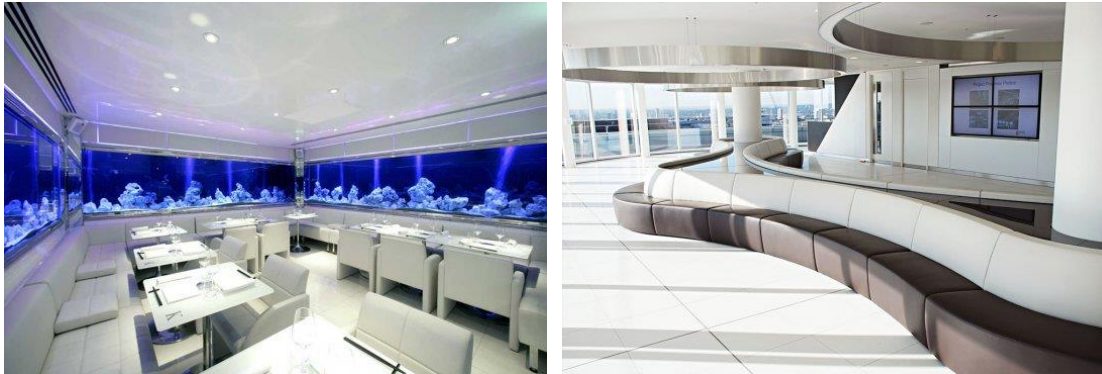

Bespoke applies equally well to entirely new client-led designs or to a redevelopment of one of our existing ranges, which takes it beyond the realms of being a Tailored product.

Whether you are starting from scratch, or adapting one of our standard designs, our design team will work with you to bring your idea to life, and with over 35 years experience of creating beautiful bespoke work, you are in safe hands.

Our bespoke portfolio includes:

- Banquette seating for exclusive restaurants.
- Office and meeting area soft seating concepts.
- Luxurious sofas for reception areas.
- Furniture design to reflect the architecture.
- Freeform seating based on our impressive Bloid ranges.
- Furniture specifically for television.

See our bespoke page [here](#)

Please get in touch and discuss your requirements with us.

DAVISON HIGHLEY – DESIGN, MANUFACTURE AND OFFICE
OLD NORTH WORKS, PIDDINGTON, HIGH WYCOMBE, BUCKINGHAMSHIRE HP14 3BE

TELEPHONE 01494 881912 FAX 01494 881572

DAVISON HIGHLEY LONDON
LOWER GROUND FLOOR, THE OLD BREWERY, 16 BREWHOUSE YARD, CLERKENWELL, LONDON, EC1V 4LJ
TELEPHONE 0207 871 1089

www.davisonhighley.co.uk email: magic@davisonhighley.co.uk

Davison Highley Ltd – company registered in England 1422543